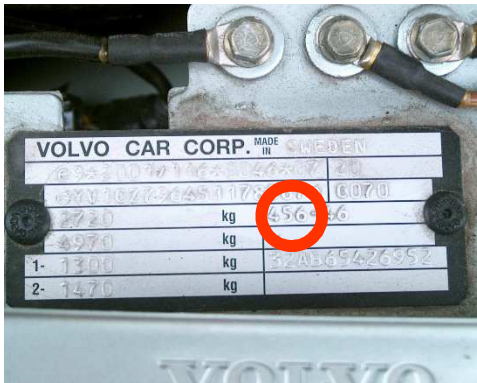

VOLVO

MODELS / MODELLE

200 Series	C30	V40	XC90		
300 Series	C70	V50			
400 Series	R-Series	V60			
480 ES	S40	V70			
700 Series	S60	XC			
800 Series	S70	XC60			
900 Series	S80	XC70			

VIN / TYPENSCHILD

VIN PLATE LOCATIONS

1. XC90, C70, S70, S80, V70
2. S40, V40, V70
3. S60
4. C30, S40, V50, V70, XC70

VIN PLATE LOCATION
S40, XC90 (2011)

VIN PLATE LOCATION
XC90

VIN PLATE XC90
PAINTCODE = 456

RELATED COLOURS / ANBAUTEILFARBTOENE